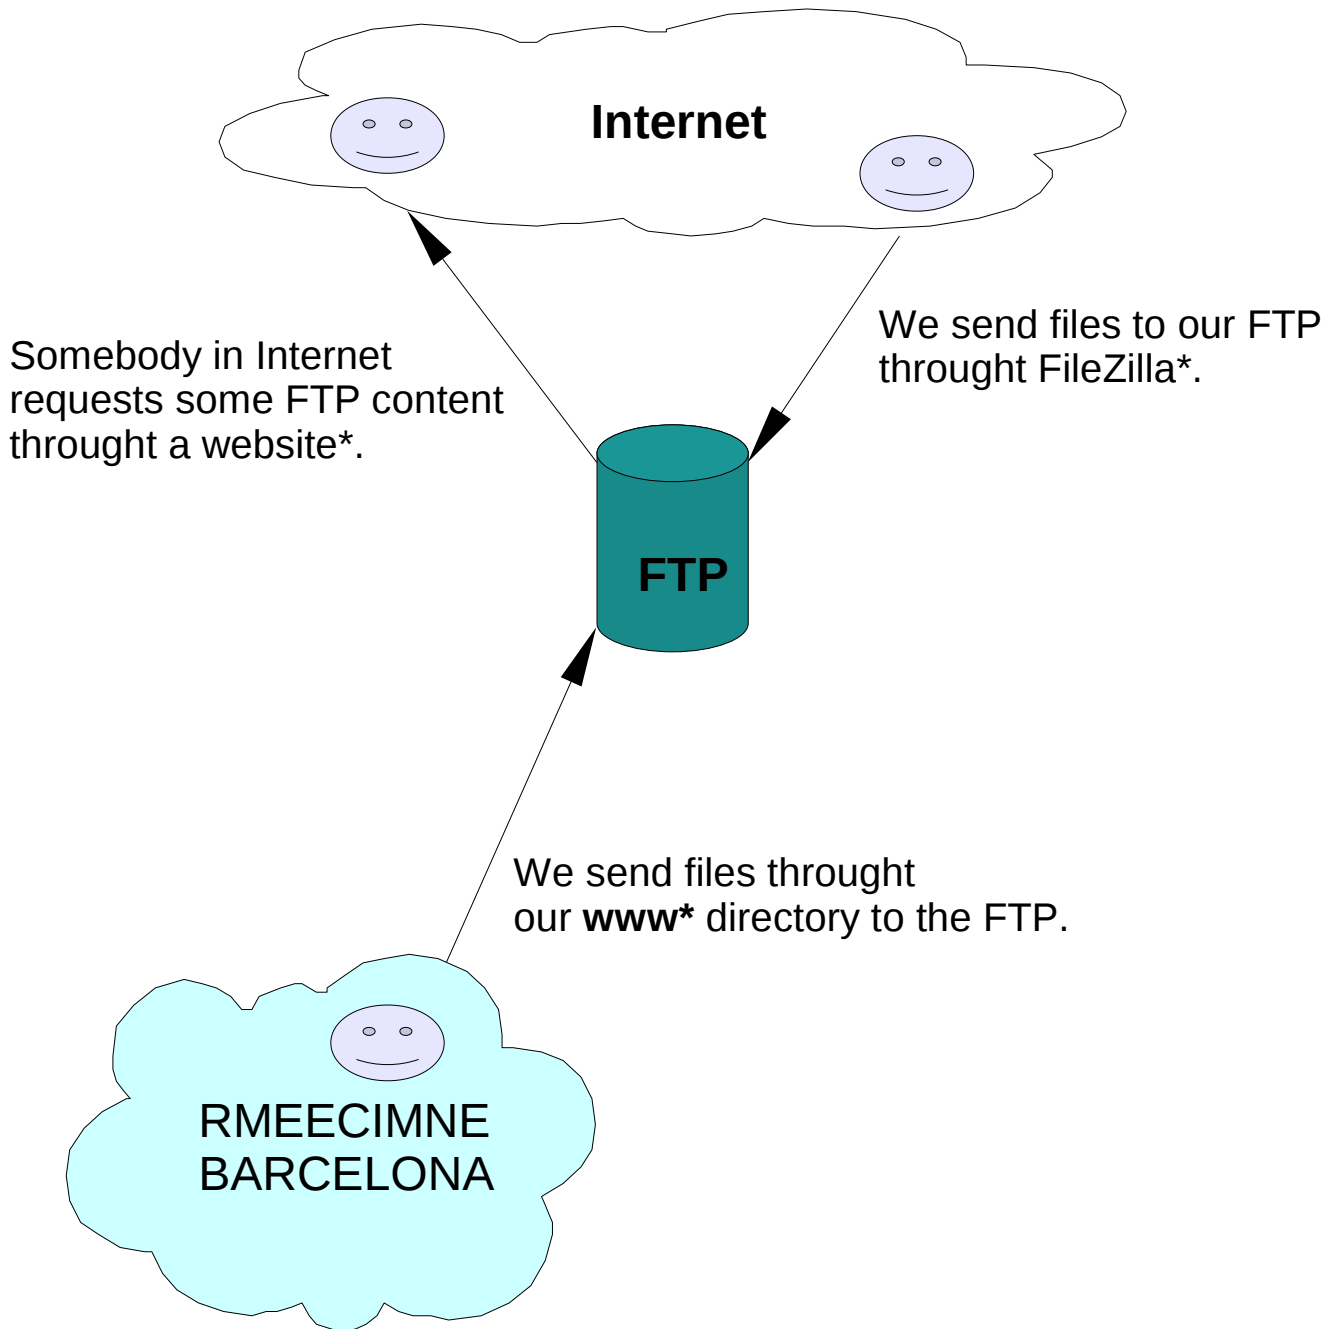

RMEECIMNE FTP-WEB SCHEMA

*www: Directory accessible through My Computer or exploring the net and going to: [\masterdisc\personal\www](#)

*FileZilla: A program that allows you to upload files to a FTP. You need a user, a password and a url like [ftp.cimne.upc.edu](#).

*website: We are referring to [http://web.cimne.upc.edu/users/user_name](#)